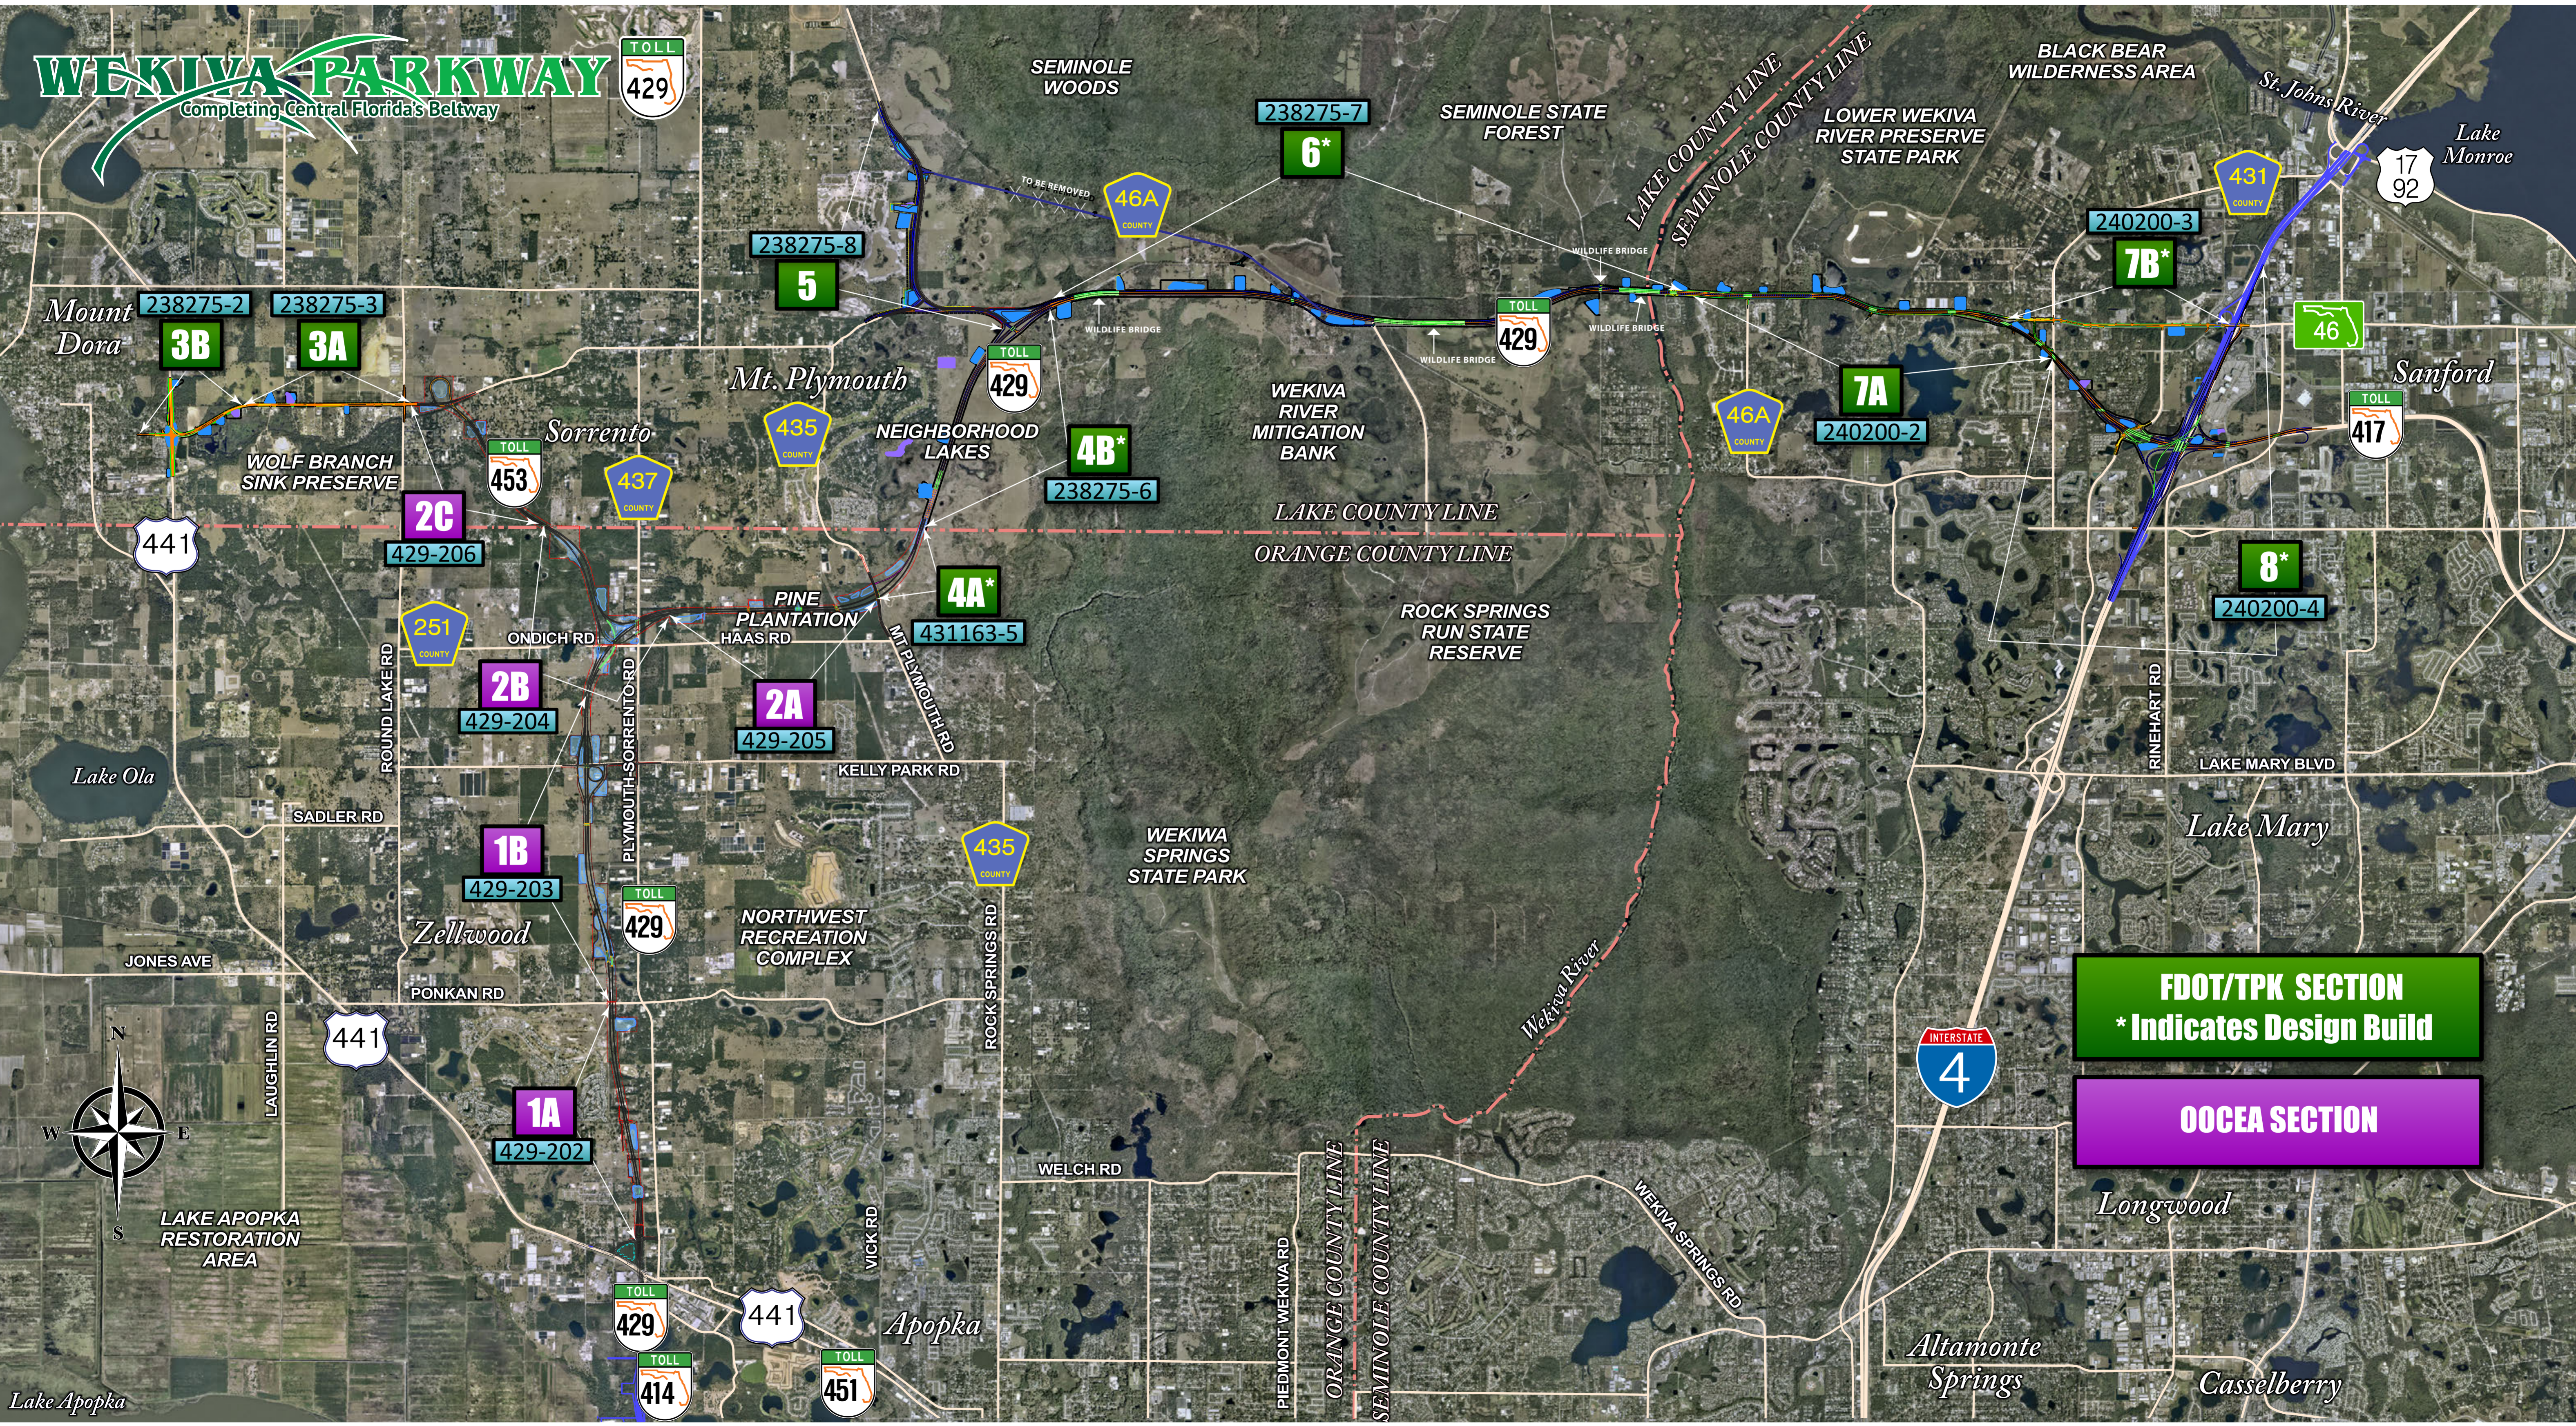

WEKIVA PARKWAY

Completing Central Florida's Beltway

FDOT/TPK SECTION
* Indicates Design Build

OCEA SECTION