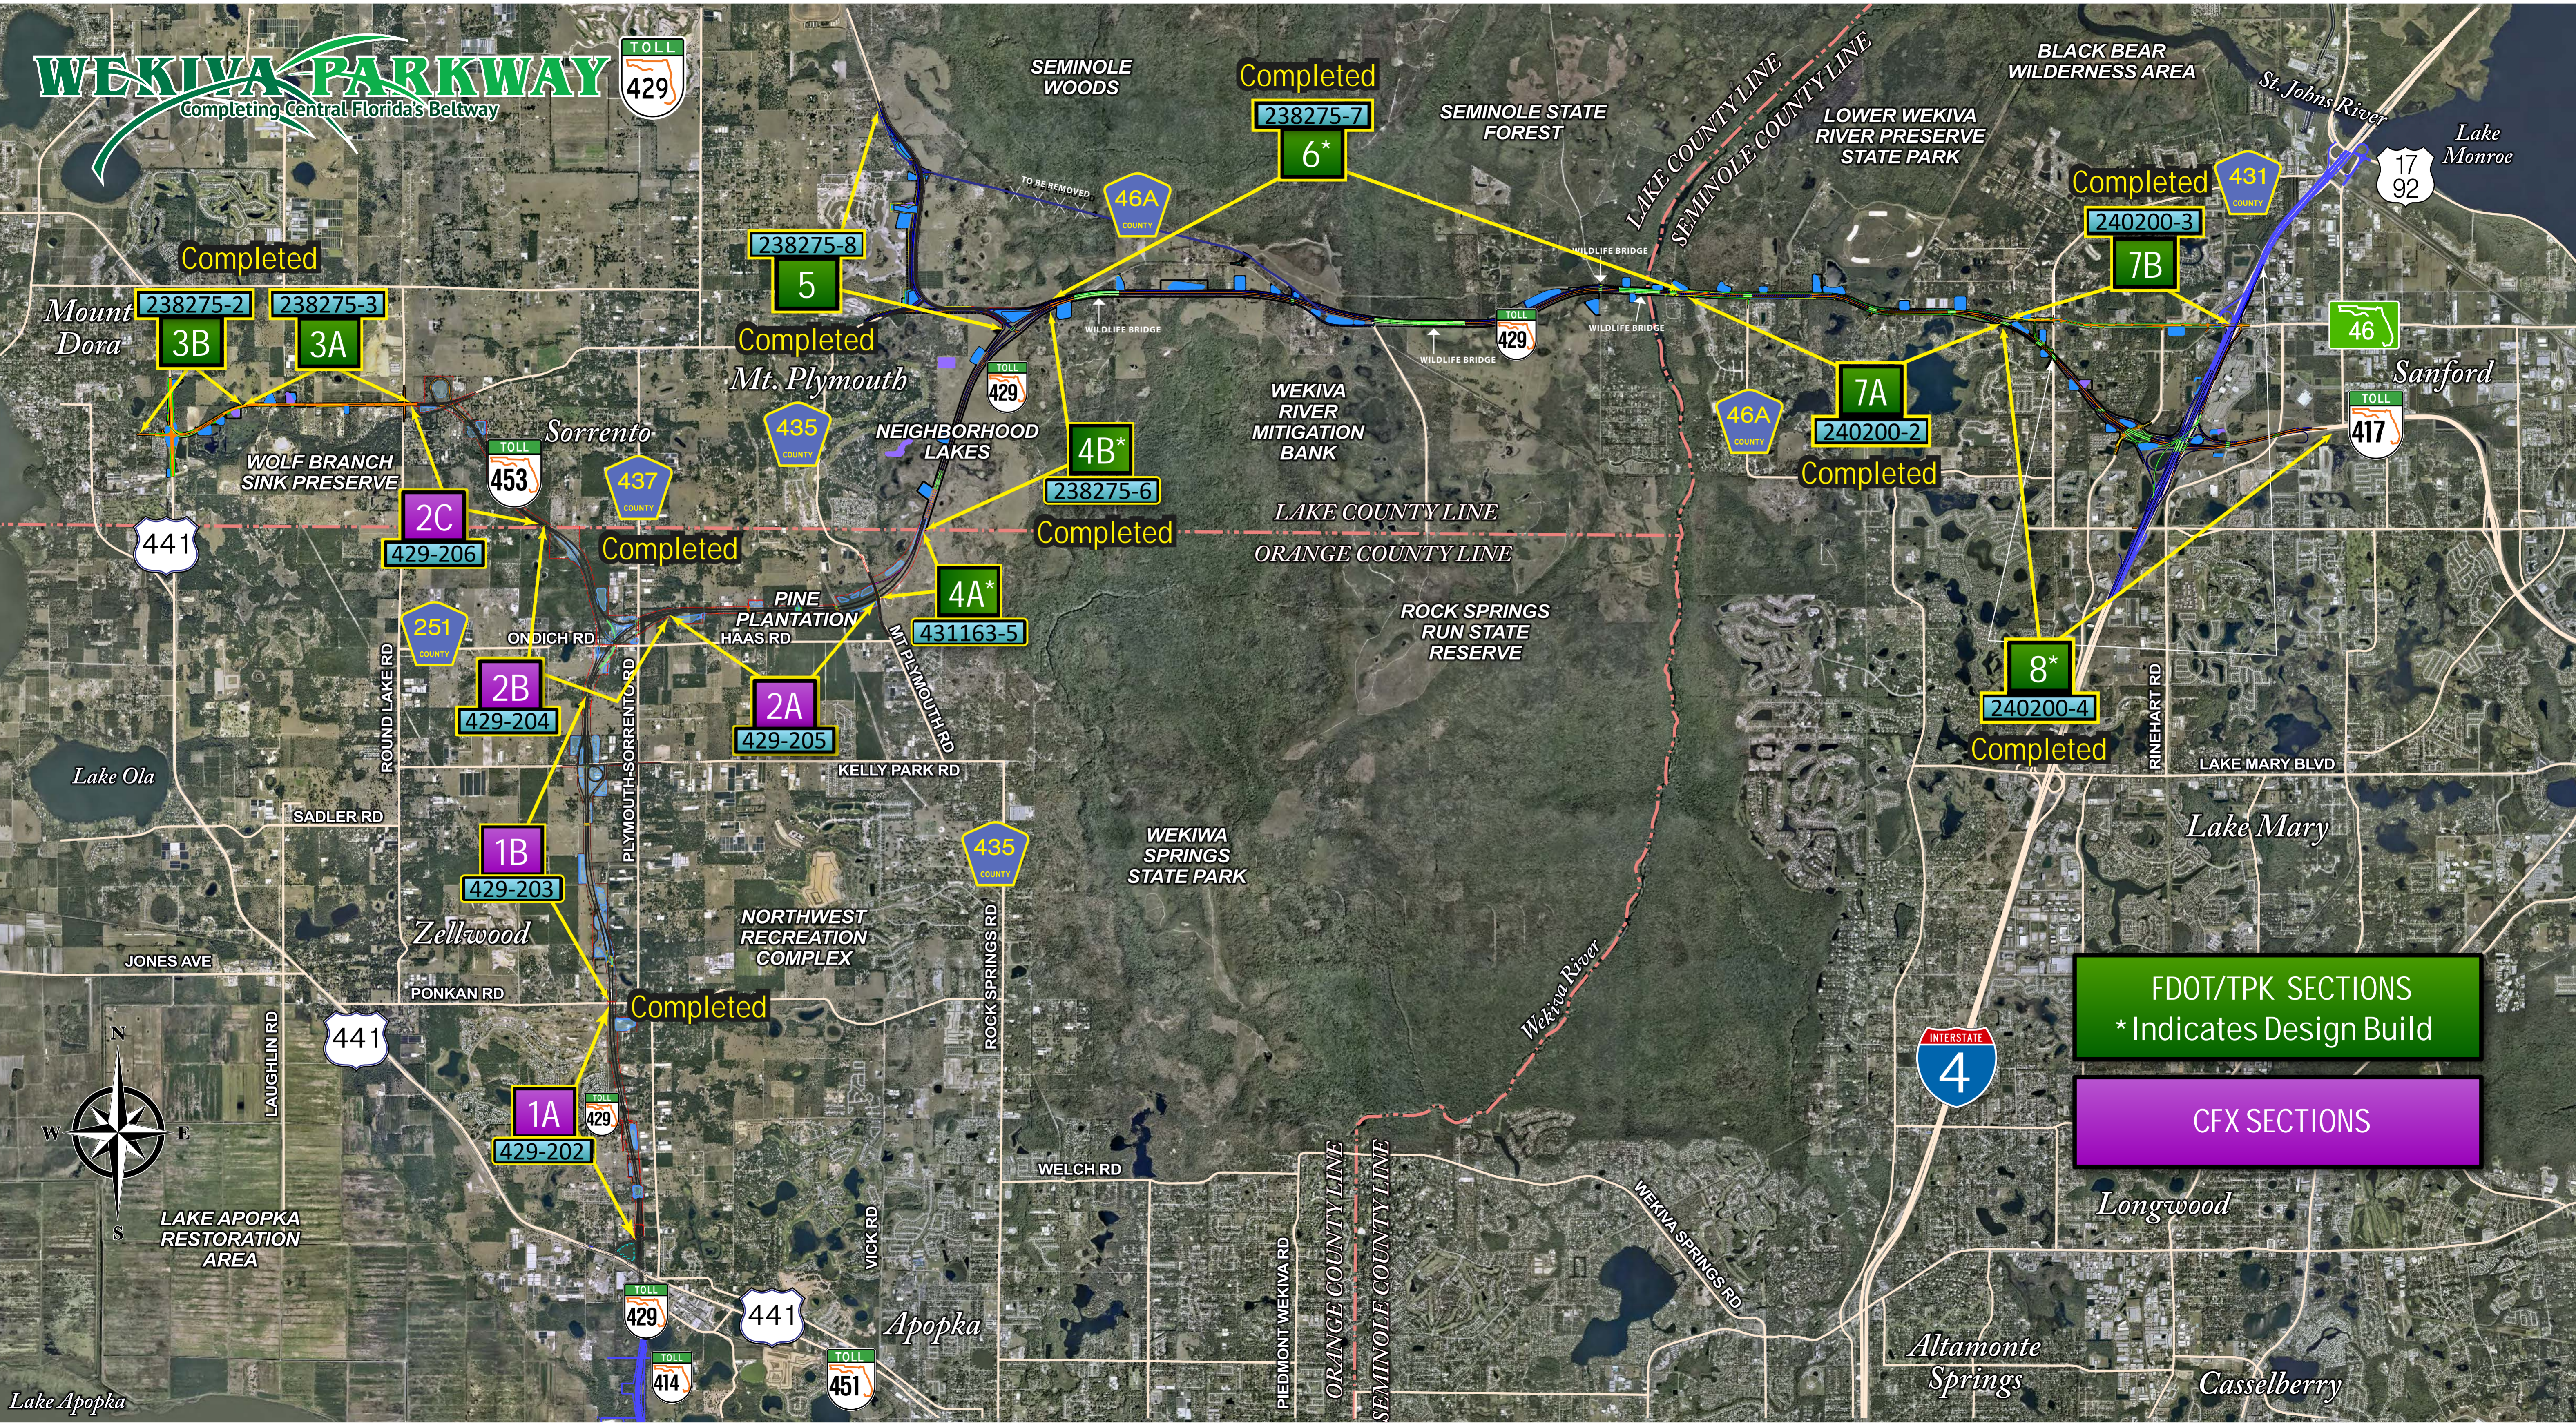

WEKIVA PARKWAY

Completing Central Florida's Beltway

FDOT/TPK SECTIONS
* Indicates Design Build

CFX SECTIONS